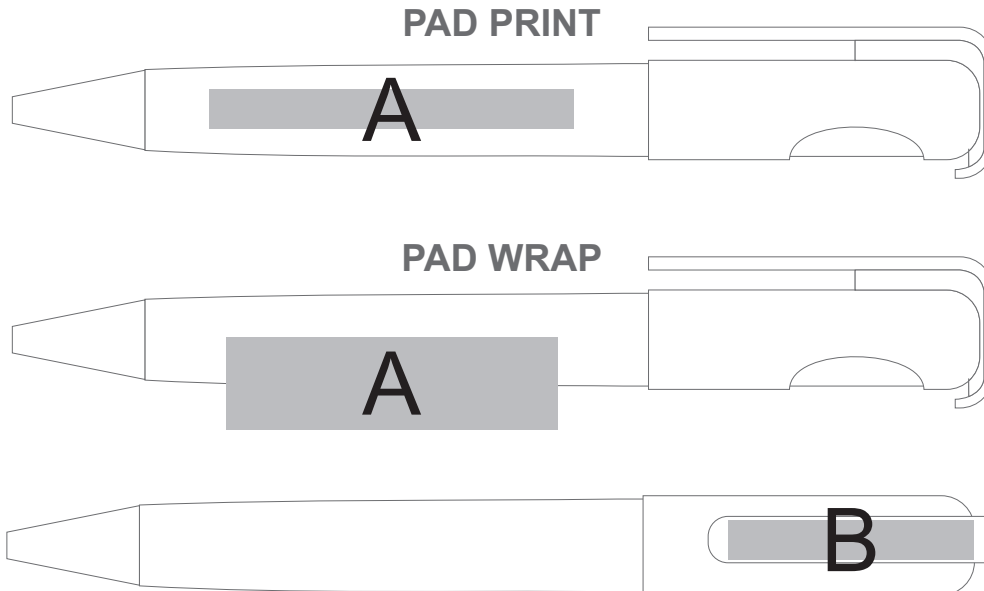

## Koko Smiley Ball Pen

Also available in

Check Logo24  
guide and t's & c's

**\*\*\* Wrap Print on quantities over 500 \*\*\***

### **Need to know:**

- Includes 1-Colour, 1-Position Pad Print (setup fee applies)

#### **Position A**

1. Pad Print (PA) 2 - 4 Colour  
Size: 55mm wide x 6mm high
2. Pad Wrap (PW) - 1 Colour  
Size: 50mm wide x 14mm high

#### **Position B**

1. Pad Print (PA) 2 - 4 Colour  
Size: 37mm wide x 6mm high